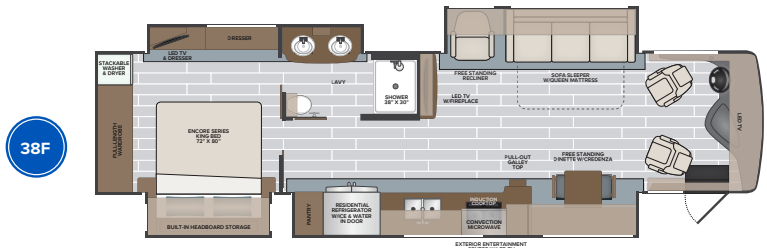

2023
MODEL YEAR

CLASS A DIESEL
NAVIGATOR

HR HOLIDAY RAMBLER
holidayrambler.com

38F | 38K | 38N

TOP FEATURES

NAVIGATOR
Shown in Blizzard Graphics

- Freightliner® Custom Chassis XCM
- Freightliner® BrakeSync standard
- Freightliner® Tire Pressure Monitoring standard
- Cummins®, 6.7L, 340HP Engine
- Titan Bridge® foundation for added strength and durability
- Dual monitors in cockpit for easy viewing of cameras and navigation
- Fireplace, All Floorplans
- Residential refrigerator, induction cook top, and convection microwave come as standard equipment.
- WiFiRanger™ Sky4 Pro Pack w/LTE, Cell Booster, 300w Solar Panel, Mobileye® Collision Mitigation
- Cavernous interior and exterior storage
- V-Ride (enhanced stability) Allows you to take the turns the road gives you with confidence.
- Elegant composite tile will not swell or crack

AVAILABLE OPTIONS

- Motion Power Lounge (38K, 38N)
- Hide-A-Loft™ Electric Drop Down Bed
- L-Shaped Dinette (38N)
- Dream Dinette (38F)
- Free Standing Dinette with Credenza (38K, 38N)
- Third Roof A/C
- Technology Package:
(WiFiRanger™ Sky4 Pro Pack w/LTE, Cell Booster, 300W Solar Panel, Mobileye® Collision Mitigation)

DIMENSIONS AND CAPACITIES

MODEL	38F	38K	38N
Overall Length	40' 1"	39' 5"	39' 5"
Overall Height	12' 10"	12' 10"	12' 10"
Overall Width (Maximum)	102"	102"	102"
Interior Height (Maximum)	84"	84"	84"
Interior Width (Maximum)	96"	96"	96"
Patio Awning Width	18' 0"	10' 8"	18' 0"
Interior Storage (cu. ft.)	158	148	152
Exterior Storage (cu. ft.)	142	127	127
Fresh Water Capacity (gal)	105	105	105
Grey Water Capacity (gal)	75	75	75
Black Water Capacity (gal)	50	50	50