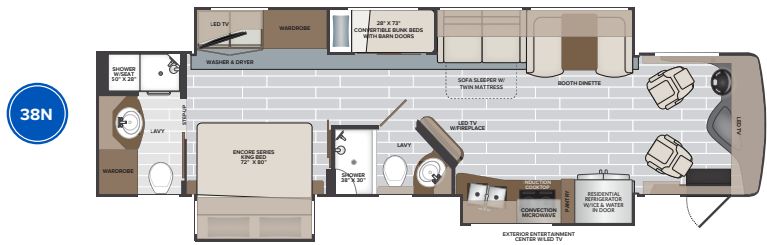

2023
MODEL YEAR

CLASS A DIESEL
NAVIGATOR

HR HOLIDAY RAMBLER
holidayrambler.com

38F | 38K | 38N

TOP FEATURES

NAVIGATOR
Shown in Blizzard Graphics

- Freightliner® Custom Chassis XCM
- Freightliner® BrakeSync standard
- Freightliner® Tire Pressure Monitoring standard
- Cummins®, 6.7L, 340HP Engine
- Titan Bridge® foundation for added strength and durability
- Dual monitors in cockpit for easy viewing of cameras and navigation
- Fireplace, All Floorplans
- Residential refrigerator, induction cook top, and convection microwave come as standard equipment.
- WiFiRanger™ Sky4 Pro Pack w/LTE, Cell Booster, 300w Solar Panel, Mobileye® Collision Mitigation
- Cavernous interior and exterior storage
- V-Ride (enhanced stability) Allows you to take the turns the road gives you with confidence.
- Elegant composite tile will not swell or crack

AVAILABLE OPTIONS

- Motion Power Lounge (38K, 38N)
- Hide-A-Loft™ Electric Drop Down Bed
- L-Shaped Dinette (38N)
- Dream Dinette (38F)
- Free Standing Dinette with Credenza (38K, 38N)
- Third Roof A/C
- Technology Package:
(WiFiRanger™ Sky4 Pro Pack w/LTE, Cell Booster, 300W Solar Panel, Mobileye® Collision Mitigation)

DIMENSIONS AND CAPACITIES

MODEL	38F	38K	38N
Overall Length	40' 1"	39' 5"	39' 5"
Overall Height	12' 10"	12' 10"	12' 10"
Overall Width (Maximum)	102"	102"	102"
Interior Height (Maximum)	84"	84"	84"
Interior Width (Maximum)	96"	96"	96"
Patio Awning Width	18' 0"	10' 8"	18' 0"
Interior Storage (cu. ft.)	158	148	152
Exterior Storage (cu. ft.)	142	127	127
Fresh Water Capacity (gal)	105	105	105
Grey Water Capacity (gal)	75	75	75
Black Water Capacity (gal)	50	50	50