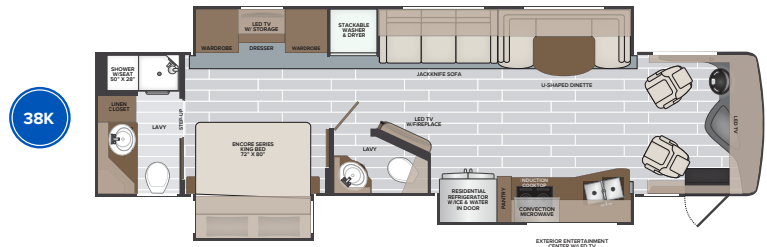

2023
MODEL YEAR

CLASS A DIESEL
NAVIGATOR

HR HOLIDAY RAMBLER
holidayrambler.com

38F | 38K | 38N

TOP FEATURES

NAVIGATOR
Shown in Blizzard Graphics

- Freightliner® Custom Chassis XCM
- Freightliner® BrakeSync standard
- Freightliner® Tire Pressure Monitoring standard
- Cummins®, 6.7L, 340HP Engine
- Titan Bridge® foundation for added strength and durability
- Dual monitors in cockpit for easy viewing of cameras and navigation
- Fireplace, All Floorplans
- Residential refrigerator, induction cook top, and convection microwave come as standard equipment.
- WiFiRanger™ Sky4 Pro Pack w/LTE, Cell Booster, 300w Solar Panel, Mobileye® Collision Mitigation
- Cavernous interior and exterior storage
- V-Ride (enhanced stability) Allows you to take the turns the road gives you with confidence.
- Elegant composite tile will not swell or crack

AVAILABLE OPTIONS

- Motion Power Lounge (38K, 38N)
- Hide-A-Loft™ Electric Drop Down Bed
- L-Shaped Dinette (38N)
- Dream Dinette (38F)
- Free Standing Dinette with Credenza (38K, 38N)
- Third Roof A/C
- Technology Package:
(WiFiRanger™ Sky4 Pro Pack w/LTE, Cell Booster, 300W Solar Panel, Mobileye® Collision Mitigation)

DIMENSIONS AND CAPACITIES

MODEL	38F	38K	38N
Overall Length	40' 1"	39' 5"	39' 5"
Overall Height	12' 10"	12' 10"	12' 10"
Overall Width (Maximum)	102"	102"	102"
Interior Height (Maximum)	84"	84"	84"
Interior Width (Maximum)	96"	96"	96"
Patio Awning Width	18' 0"	10' 8"	18' 0"
Interior Storage (cu. ft.)	158	148	152
Exterior Storage (cu. ft.)	142	127	127
Fresh Water Capacity (gal)	105	105	105
Grey Water Capacity (gal)	75	75	75
Black Water Capacity (gal)	50	50	50